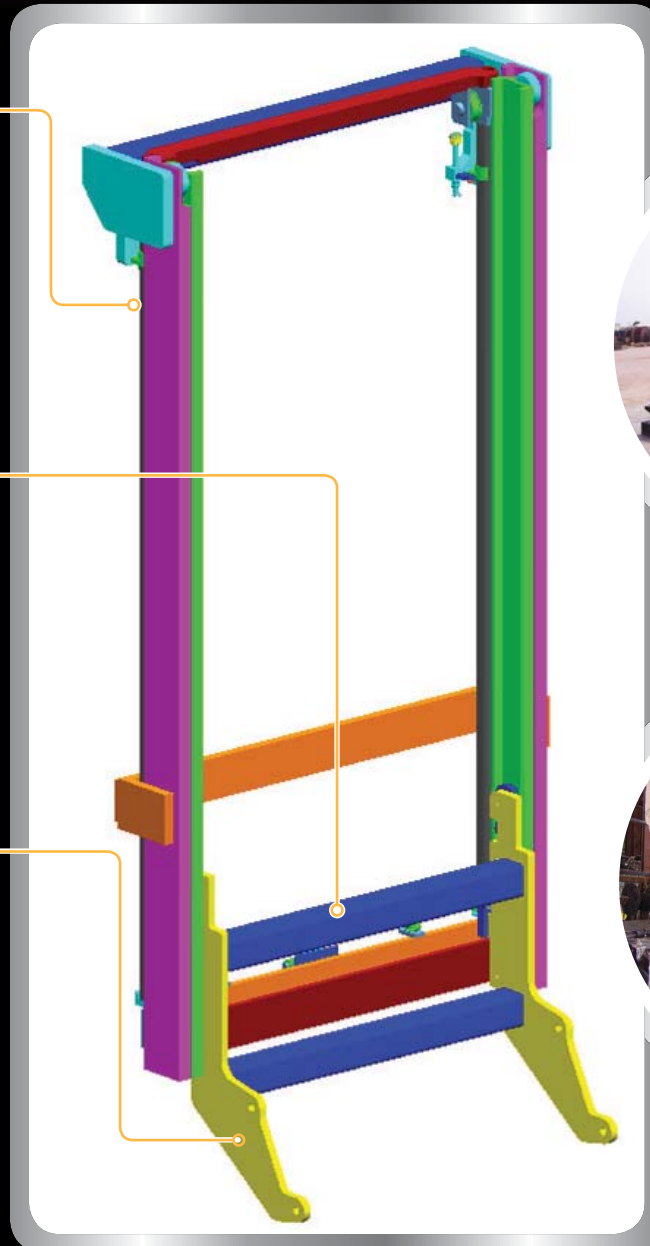

# Lift Technologies Masts for Well Service Rig Work Platforms

## MAST

- Hydraulic control of the mast and work platform

## CARRIAGE

- The rig operator raises and lowers the work platform to the desired position safely, in seconds

## WORK PLATFORM LEGS

- Includes mounting and pivot holes
- More up time
- Fast easy prep for transport and re-use

**Lift Technologies, Inc.**  
7040 South Highway 11  
Westminster, SC 29693  
Tel: (864) 647-1119